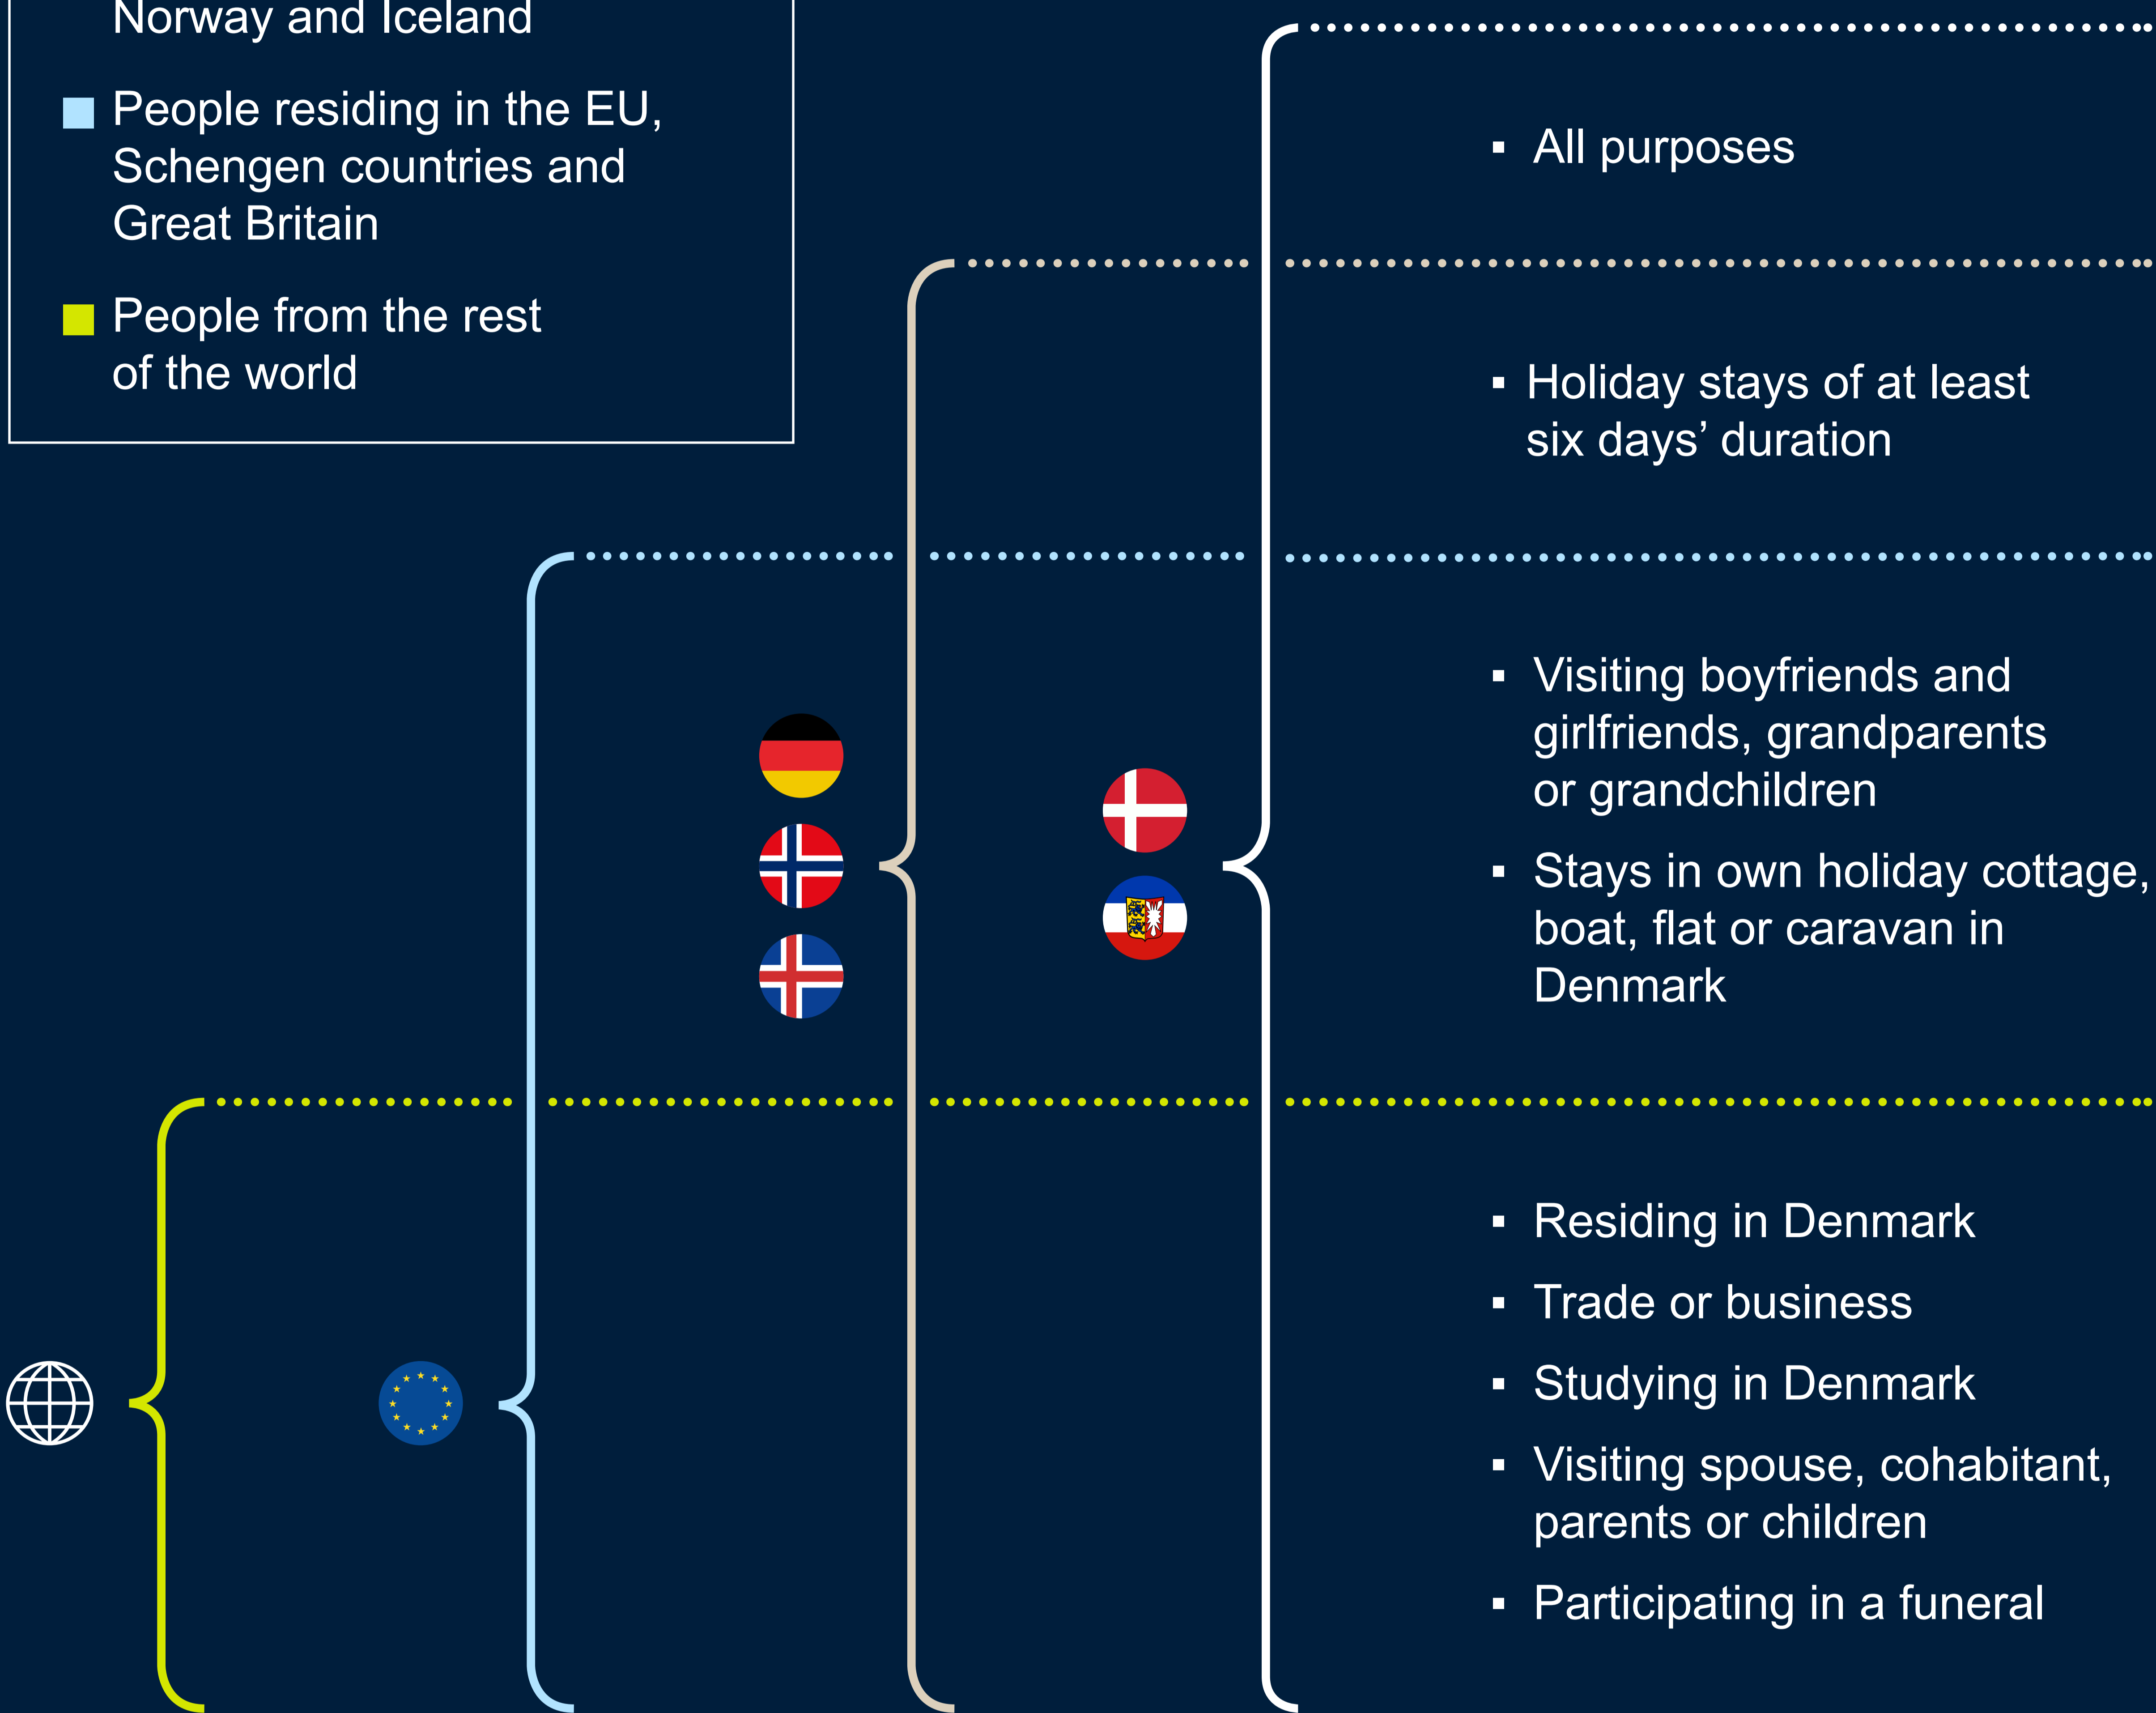

Who may enter Denmark?

- Danish citizens and people residing in Schleswig-Holstein
- People residing in Germany, Norway and Iceland
- People residing in the EU, Schengen countries and Great Britain
- People from the rest of the world

Purpose of entry

Always check coronasmitte.dk for more examples of purpose.

As regards aliens who enter from a non-Schengen country, it also applies that they must still fulfill the ordinary entry conditions.

Aliens who show clear symptoms of disease, such as coughing, fever etc. will not be allowed entry into Denmark, irrespective of the purpose. At coronasmitte.dk, you can find the list of worthy purposes of entry into Denmark, and under each item which requirements must be documented.